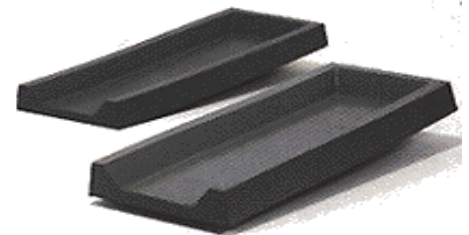

For Sales Call: 607-952-6007