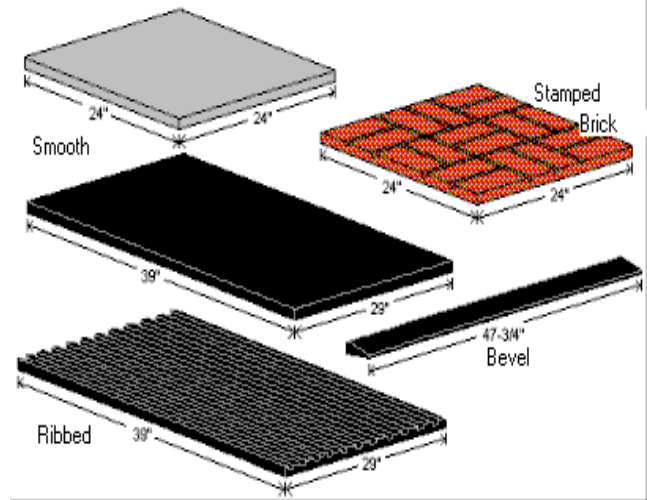

BHR-3 72 Hose/Curb Ramp 36"x24"x5"

BHR-1 shown above

For Sales Call: 607-952-6007

TIRE CONVERSION TECHNOLOGIES, INC.

Cleaning up America
one tire at a time.

Recycled Rubber Flooring

- Ergonomically Designed
- Anti-Fatigue Support
- Extremely Durable
- Weather Resistant
- Slip Resistant
- Will Not Fade, Chip or Crack
- Absorbs Shock and Vibration

Product Code	Weight (lbs.)	Dimensions	Ideal Use	Surface Pattern	Available Colors	Beveled Edge
IB Series	1.0 - 2.5	6.5" x 8" x 1.75"	Walkways/Patios	Smooth	Red	N/A
FLM-19	19	24" x 24" x 1"	Roof-top Walkway	Smooth	Black	N/A
FLM-35	35	24" x 24" x 1.75"	Playground - up to 4' fall	Smooth	Custom	N/A
FLM-55	55	24" x 24" x 3.75"	Playground - up to 10' fall	Smooth	Custom	N/A
FLM-25	25	29" x 39" x 1"	Anti-Fatigue	Diamond	Black	Yes
FLM-25R	25	29" x 39" x 1"	Anti-Fatigue	Ribbed	Black	Available
SQB Series	10 - 30	24" x 24"	Variable Thickness for patios, pool decks, hot tub areas, sidewalks	Stamped Brick	Custom	N/A