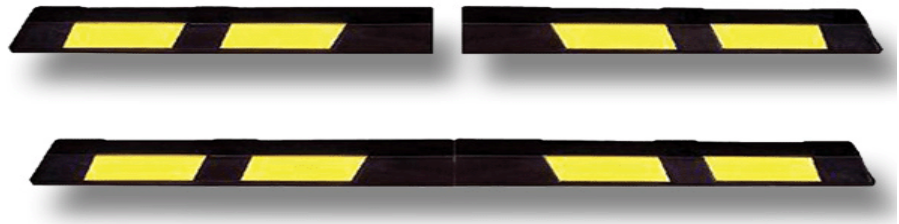

VR-2 - 71"L x 6.25"W x 4"H

- **2 year warranty against defect**
- All Speed Bumps, Speed Humps and Parking Stops are uniformly made
- Can be installed by a single person
  - Maximum visibility
  - Do not require repainting
  - Installed with light tools
- Easily movable and removable
- Does not chip, break or crack
  - Long wearing
  - Environmentally friendly
  - Promotes recycling awareness
- Custom configurations to your needs

For Sales Call: 607-952-6007