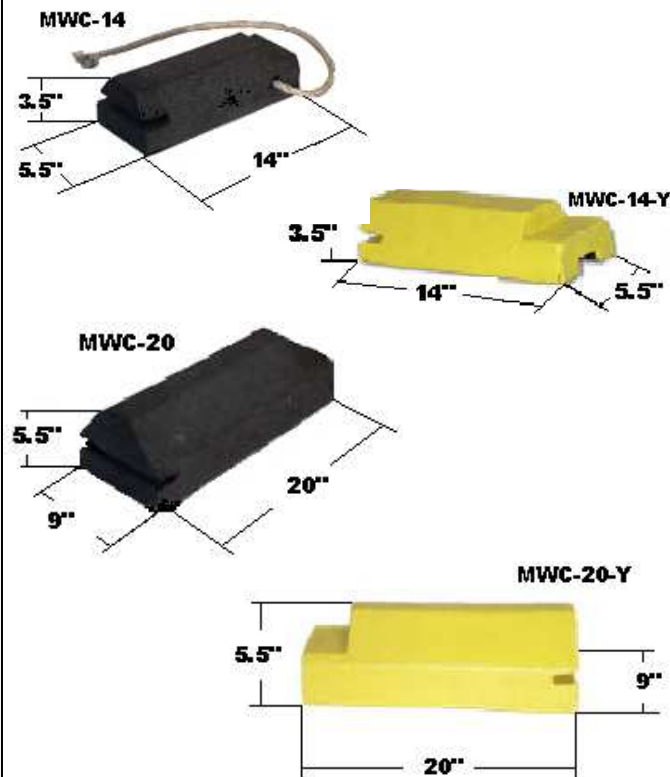

Standard Wheel Chocks

Military Wheel Chocks

For Sales Call: 607-952-6007