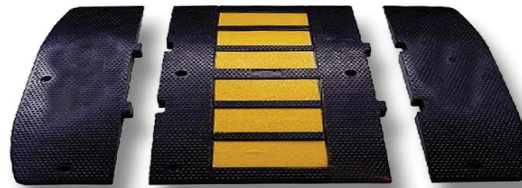

Rubber Speed Bump and Hump Models

VR206-6 Synthetic Rubber 39"L x 15"W x 2"H

VR206-7 Synthetic Rubber 39"L x 14"W x 2"H

VR206-8 Synthetic Rubber 19.5"L x 16"W x 2.5"H

VR206-10 Synthetic Rubber 19.5"L x 35"W x 2"H

VR206-9 Synthetic Rubber 23.5"L x 18.5"W x 1.25"H

"We continue to receive a strong and positive response from the quality of the environmentally friendly products that are offered, along with superior service..."