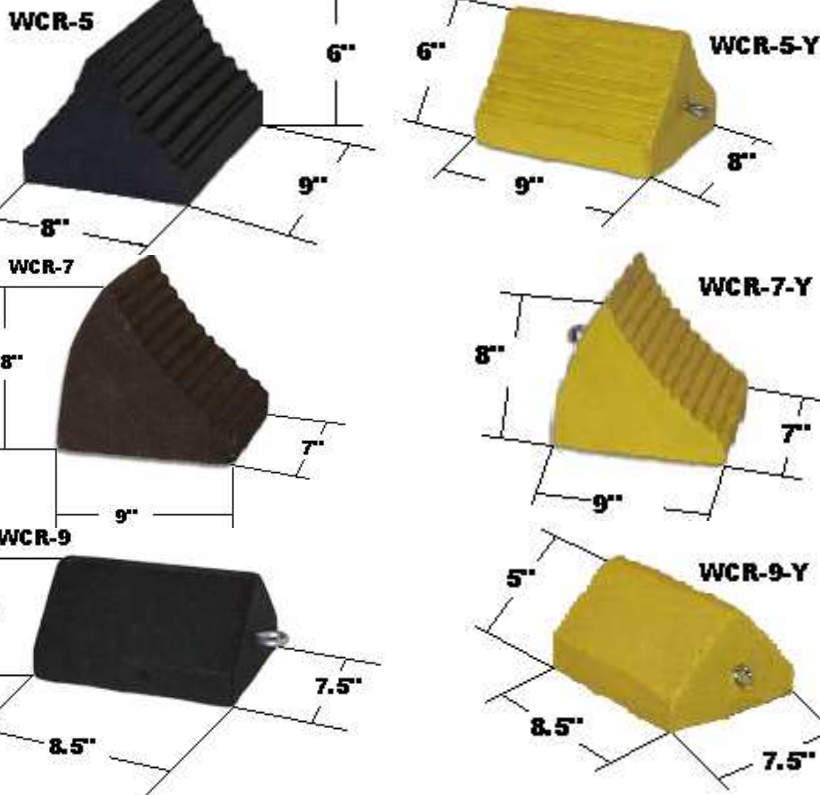

Standard Wheel Chocks

Military Wheel Chocks

For Sales Call: 607-952-6007