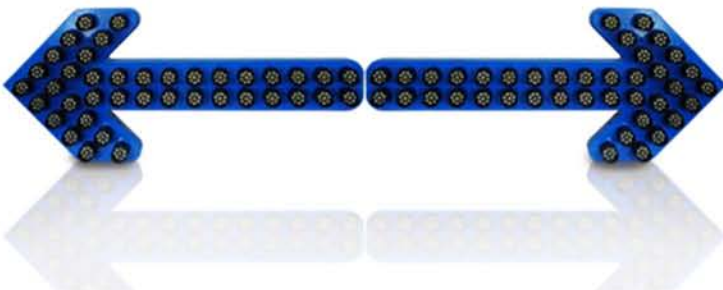

AVAILABLE COLORS

TRAFFIC ADVISOR

VOLTEX 36" TRAFFIC ADVISOR TIR
LED LIGHTBAR

AVAILABLE COLORS

VOLTEX 36" TRAFFIC ADVISOR LINEAR
LED LIGHTBAR

AVAILABLE COLORS

ARROW BOARD

48" TRAFFIC ADVISOR ARROW SIGN

AVAILABLE COLORS

59" TRAFFIC ADVISOR ARROW SIGN BOARD

AVAILABLE COLORS

ARROW BOARD

VOLTEX 65" TRAFFIC ADVISOR
SIGN ARROW BOARD

AVAILABLE COLORS

STROBE KIT HIDEAWAYS

100 WATT STROBE KIT HIDEAWAY